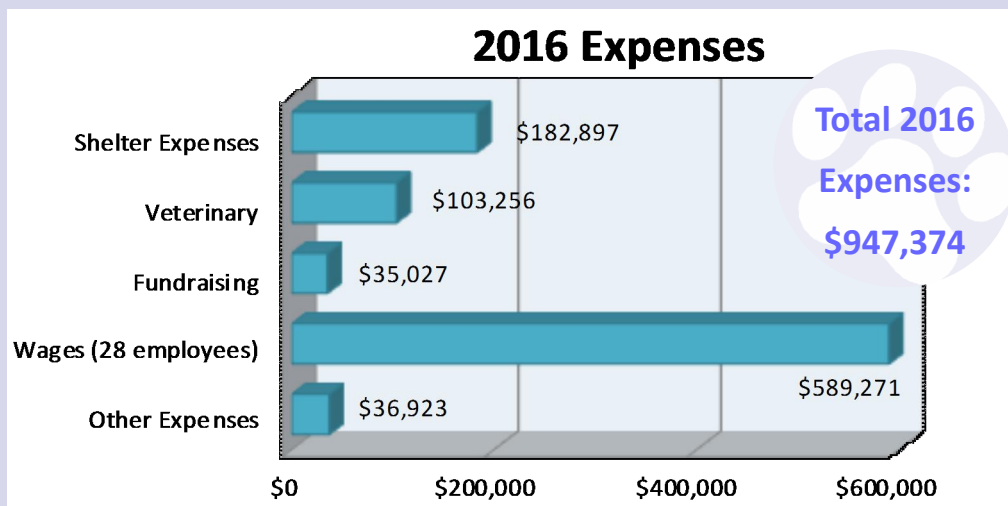

2016 Annual Report: Finances

Tri-County Humane Society is a highly efficient organization that goes to great lengths to reduce our administrative costs so that the majority of funds can be focused on our lifesaving programs. Compared to other organizations with similar budgets, TCHS does a lot more with much less. We reliably receive high rankings according to national charity ranking organizations such as GuideStar and Charity Navigator. TCHS depends on the support of our local community to provide the highest-quality services to the animals entrusted to us.

In the 17 years that I have been involved in Tri-County Humane Society, I have seen an exceptional organization make great strides. As current Volunteer Treasurer, one of my favorite aspects of TCHS has been that, although focused on ideals, the plan has consistently been very realistic. The cost of improvement has always been at a financially sustainable rate to ensure long-term success! Most importantly, they have done so much for our animals and ultimately the people that adopt them. My almost 14-year-old TCHS alum was adopted as a puppy and she definitely makes my life and our family more complete. The same story has been true for other animals and their families, countless times, as a result of the efforts of TCHS.

*~ Matthew Larson,
TCHS Board Member*

Grant Highlight:

In 2014, we received a $10,000 grant from the ASPCA to reduce our cat intake numbers through increased spay/neuter efforts in our community. Longtime supporter and volunteer Kristi Brosowsky dedicated many hours of her time and talent creating GIS mapping and analysis of areas that we were receiving high numbers of felines. In 2015, we targeted those areas with mass mailings that highlighted the importance of spaying and neutering your pet and provided mobile spay/neuter clinic dates in the St. Cloud area.

We are pleased to announce that in 2016, we saw a 9% decrease in felines from 2015, and each of the 35 mobile spay/neuter clinics that came to the St. Cloud area were filled to capacity, resulting in the sterilization of close to 1,200 animals. As we continue these efforts, we hope to see further reduction in the number of unplanned, unwanted and homeless litters in our community.

Grants

- $7,800 Oxbow Rescue Grant (for small animal cages)
- $2,000 ASPCA Adoption Ambassadors Grant
- $2,500 ASPCA Share the Love Subaru Adoption Event Grant
- $1,575 ASPCA Supervisor Development Certificate Grant
- $2,000 Best Friends Animal Sanctuary Animal Transport Grant
- $500 Walmart Foundation Community Grant