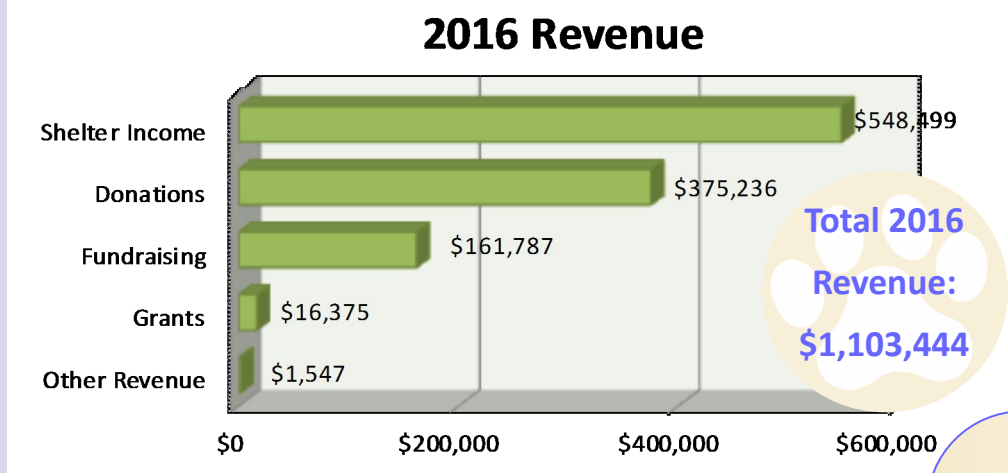

2016 Annual Report: Finances

Tri-County Humane Society is a highly efficient organization that goes to great lengths to reduce our administrative costs so that the majority of funds can be focused on our lifesaving programs. Compared to other organizations with similar budgets, TCHS does a lot more with much less. We reliably receive high rankings according to national charity ranking organizations such as GuideStar and Charity Navigator. TCHS depends on the support of our local community to provide the highest-quality services to the animals entrusted to us.

In the 17 years that I have been involved in Tri-County Humane Society, I have seen an exceptional organization make great strides. As current Volunteer Treasurer, one of my favorite aspects of TCHS has been that, although focused on ideals, the plan has consistently been very realistic. The cost of improvement has always been at a financially sustainable rate to ensure long-term success! Most importantly, they have done so much for our animals and ultimately the people that adopt them. My almost 14-year-old TCHS alum was adopted as a puppy and she definitely makes my life and our family more complete. The same story has been true for other animals and their families, countless times, as a result of the efforts of TCHS.

*~ Matthew Larson,
TCHS Board Member*

Grant Highlight:

In 2014, we received a $10,000 grant from the ASPCA to reduce our cat intake numbers through increased spay/neuter efforts in our community. Longtime supporter and volunteer Kristi Brosowsky dedicated many hours of her time and talent creating GIS mapping and analysis of areas that we were receiving high numbers of felines. In 2015, we targeted those areas with mass mailings that highlighted the importance of spaying and neutering your pet and provided mobile spay/neuter clinic dates in the St. Cloud area.

We are pleased to announce that in 2016, we saw a 9% decrease in felines from 2015, and each of the 35 mobile spay/neuter clinics that came to the St. Cloud area were filled to capacity, resulting in the sterilization of close to 1,200 animals. As we continue these efforts, we hope to see further reduction in the number of unplanned, unwanted and homeless litters in our community.

Grants

- $7,800 Oxbow Rescue Grant (for small animal cages)
- $2,000 ASPCA Adoption Ambassadors Grant
- $2,500 ASPCA Share the Love Subaru Adoption Event Grant
- $1,575 ASPCA Supervisor Development Certificate Grant
- $2,000 Best Friends Animal Sanctuary Animal Transport Grant
- $500 Walmart Foundation Community Grant